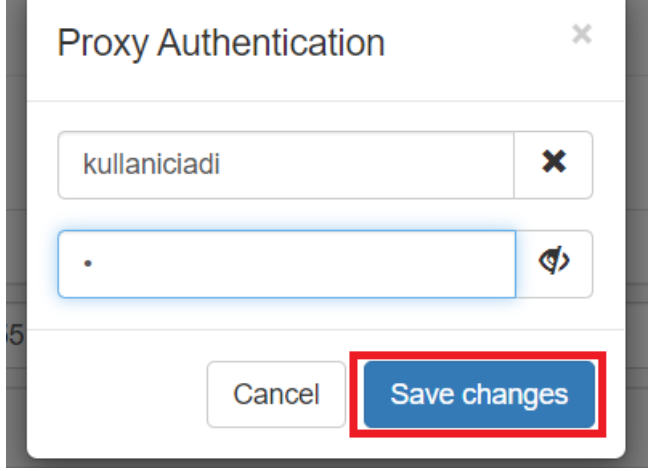

7.Adım:Değişiklikleri kaydetmek için ok ile gösterilen Apply changes butonuna tıklayınız.